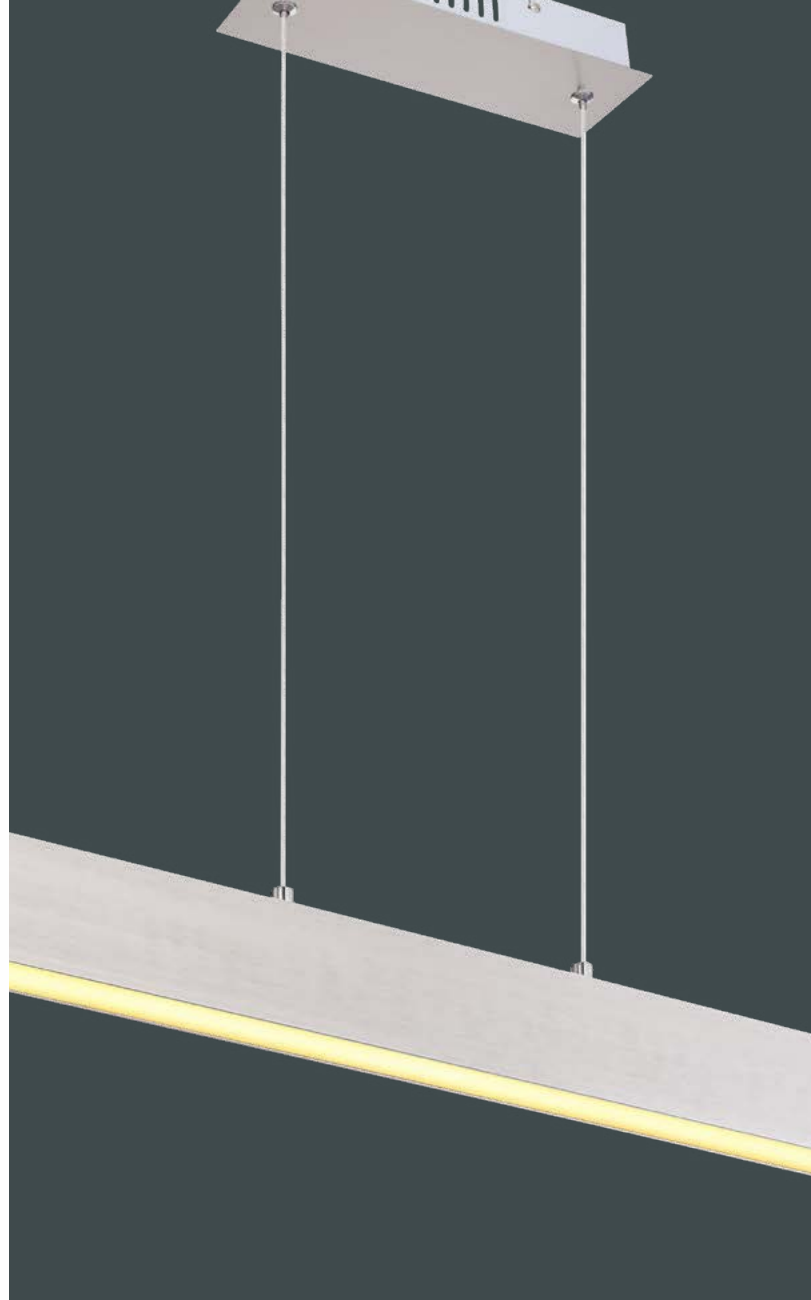

17006N

Verena

17006N	incl. LED 40W	4300lm	2690lm	3000K	VPE: 6	↔ 121cm x 8cm	↕ 120cm	metal nickel matt, plastic opal
17006S	incl. LED 40W	4300lm	1970lm	3000K	VPE: 6	↔ 121cm x 8cm	↕ 120cm	metal black matt, plastic opal