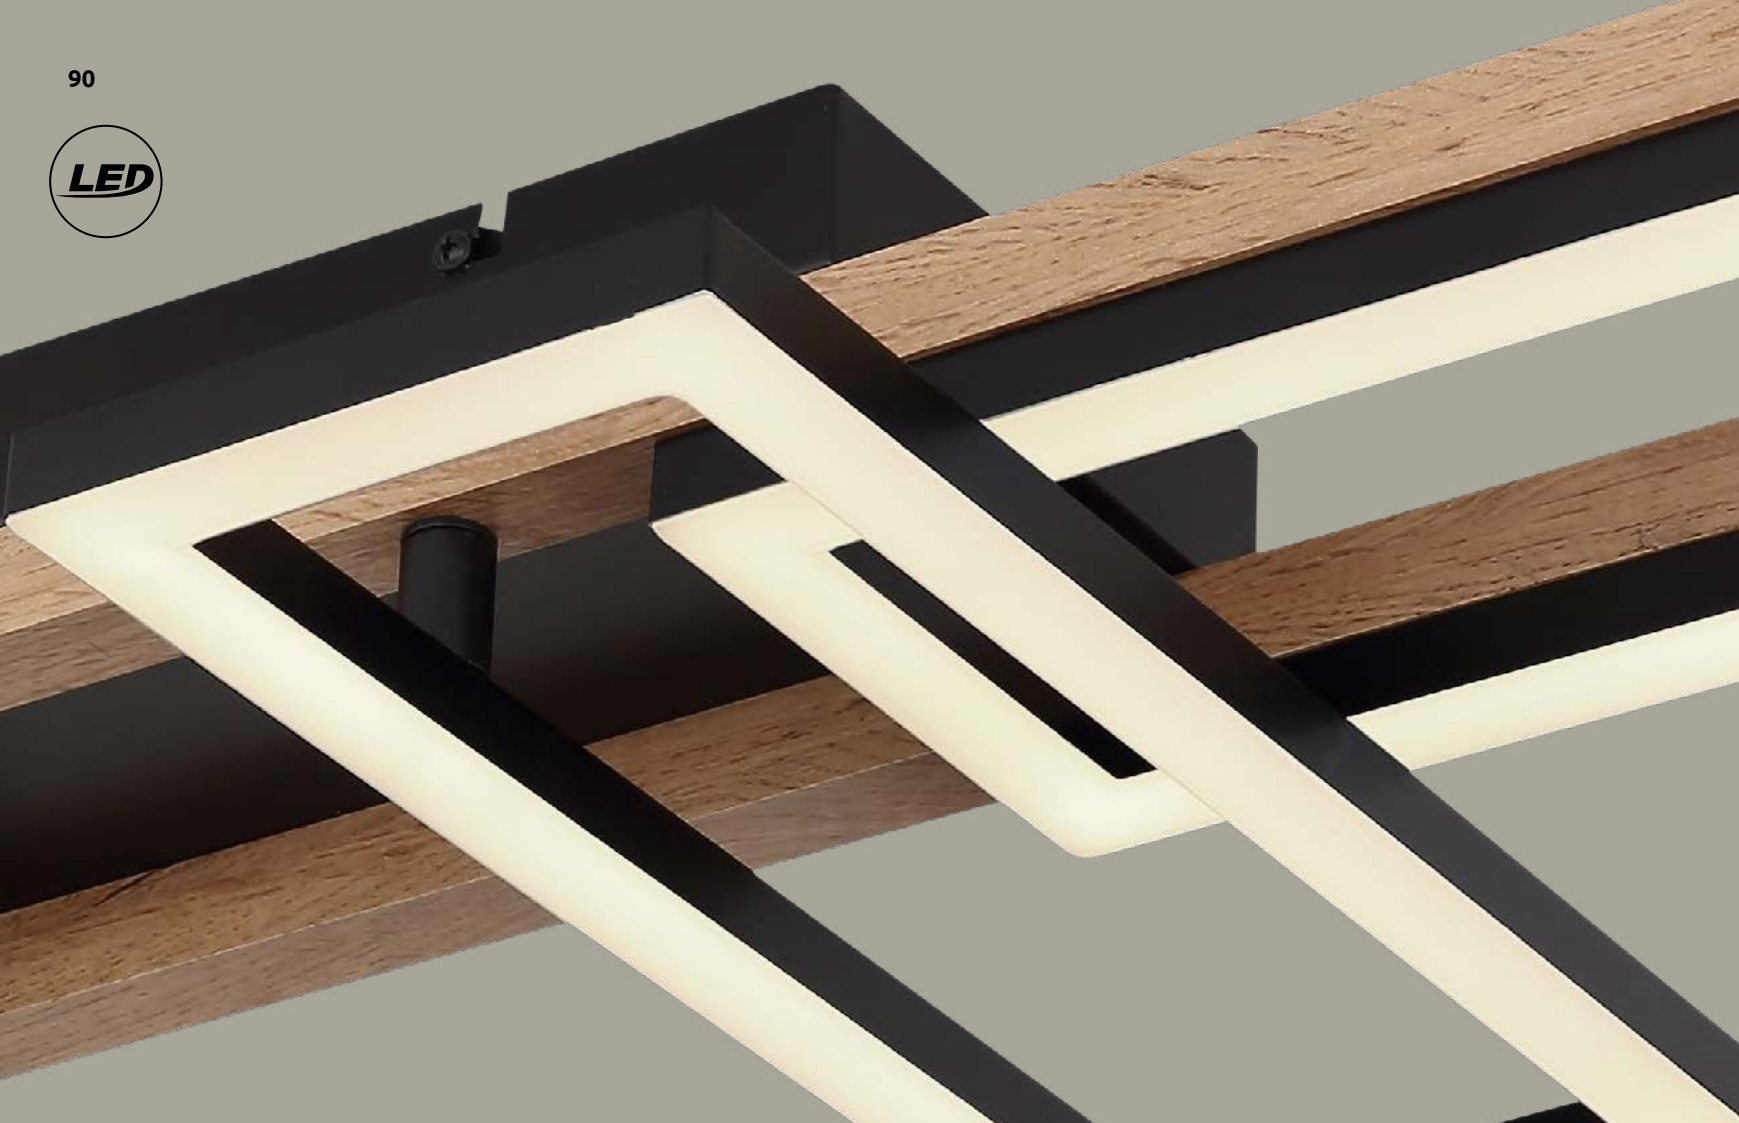

metal black matt, MDF wood optics, plastic opal

67266D1

- incl.
- many steps
- many light steps
- 3 light steps
- dimmable
- colour fixing
- colour change
- memory function
- night light

67266W

Illia

67266D	incl. LED 20W	2100lm	850lm	3000K	VPE: 4	↔ 69cm x max.36,5cm ↓ 10,5cm
67266D1	incl. LED 30W	350-4000lm	150-1800lm	2700-6500K 2700 4500 6500K	VPE: 4	↔ 100cm x max .34,5cm ↓ 11cm
67266H	incl. LED 30W	3200lm	1000lm	3000K	VPE: 4	↔ 100cm x 13,5cm ↓ 120cm
67266S	incl. LED 30W	3200lm	1000lm	3000K	VPE: 1	↔ 25cm x 20cm ↓ 150cm
67266T	incl. LED 20W	2100lm	850lm	3000K	VPE: 4	↔ 20cm x 15cm ↓ 50cm
67266W	incl. LED 10W	1050lm	400lm	3000K	VPE: 8	↔ 13,5cm ↓ 45cm ↳ 7,5cm