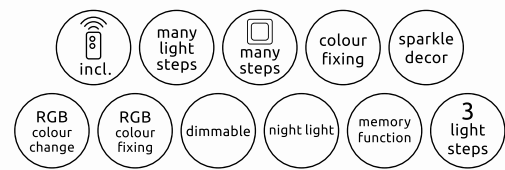

metal white, plastic opal, chrome ring, glass crystals clear

Ina I

41738-12

Ina II

41738-24RGB

41738-48RGB

41738-12	incl. LED 12W	1100lm	540lm	3000K	VPE: 5	Ø29cm ↓9cm
41738-24RGB	incl. LED 24W incl. RGB LED 8W	190-1900lm	100-1000lm	3000-6500K 3000 4500 6500K	VPE: 1	Ø41cm ↓10,5cm
41738-48RGB	incl. LED 48W incl. RGB LED 10W	440-4400lm	209-2090lm	3000-6500K 3000 4500 6500K	VPE: 1	Ø50cm ↓10cm