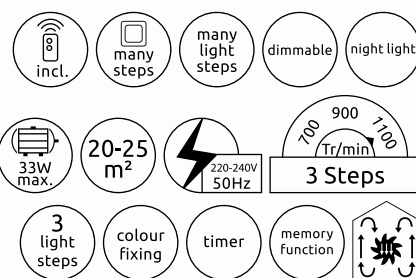

Domey

03633 | incl. LED 40W | 600-4600lm | 310-2400lm | 2700-6500 | 2700|4000|6500K | VPE: 1 | Ø55cm ↓ 20,5cm | aluminium white, plastic white, acrylic opal