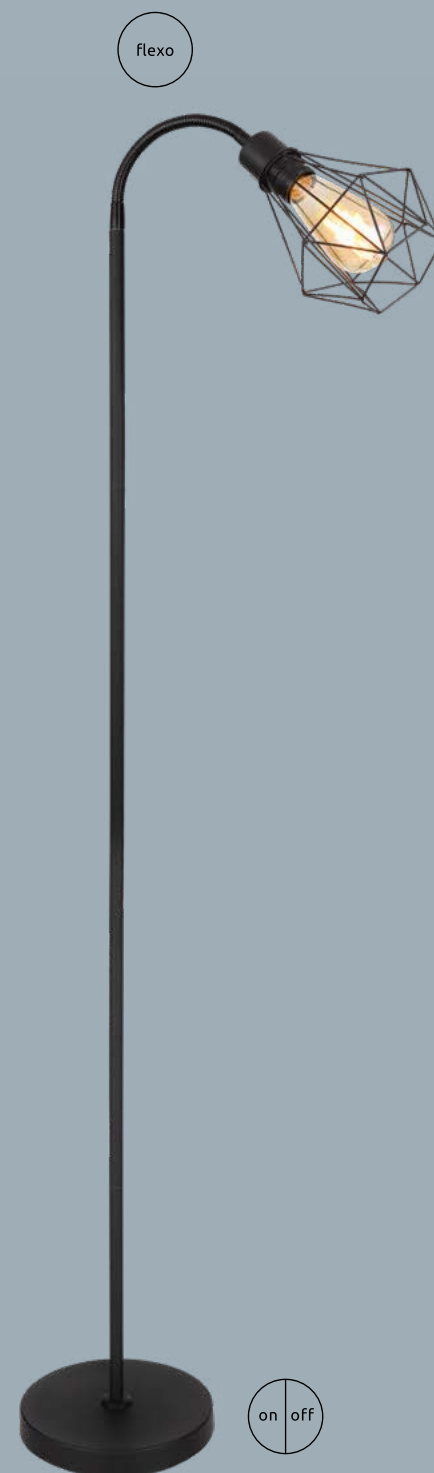

15351S

Isabella

on off

59038N	incl. LED 20W RL incl. LED 5W	2000lm 570lm	2000lm 440lm	3000K	VPE: 1	↔ 35cm x 31cm ↓ max. 194cm	metal nickel matt, chromed, acrylic, plastic
59092	incl. LED 18,5W incl. LED 4,5W	2200lm 450lm	1410lm 354lm	3000K	VPE: 2	∅26cm ↓ 180cm	metal black matt, glass opal
15351S	excl. 1x E27 40W				VPE: 4	↔ max.37cm ↓ max.175cm	metal black matt