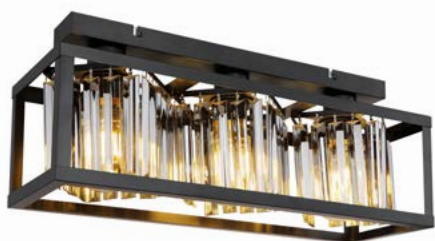

68568-18

Mathilda

68397-12

								
68396-12	incl. LED 12W	1300lm	1200lm	4000K	VPE: 10	↔ 25cm x 25cm	↕ 15cm	metal chromed, plastic crystals, glass
68397-12	incl. LED 12W	1280lm	800lm	4000K	VPE: 4	Ø28cm	↕ 22cm	metal chromed, K9 crystals, glass
68567-21	incl. LED 21W	2100lm	1860lm	4000K	VPE: 4	↔ 36cm x 36cm	↕ 21,5cm	metal chromed, glass crystals, glass, acrylic
68568-18	incl. LED 18W	2150lm	1600lm	4000K	VPE: 4	Ø37cm	↕ 21,5cm	metal chromed, glass crystals, glass, acrylic