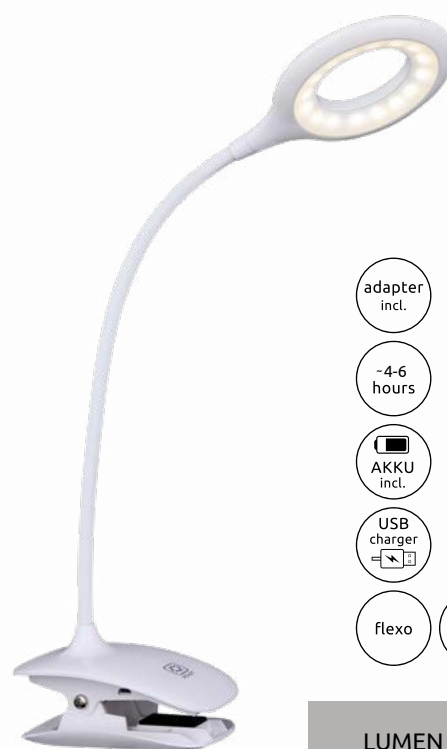

↔ max.51cm x 24cm

↓ max.66cm

plastic black,
plastic opal

58377W

- adapter incl.
- 4-6 hours
- AKKU incl.
- USB charger
- continuous touch dimmer
- flexo
- touch on/off

58377KW

- adapter incl.
- 4-6 hours
- AKKU incl.
- USB charger
- flexo
- touch dimmer