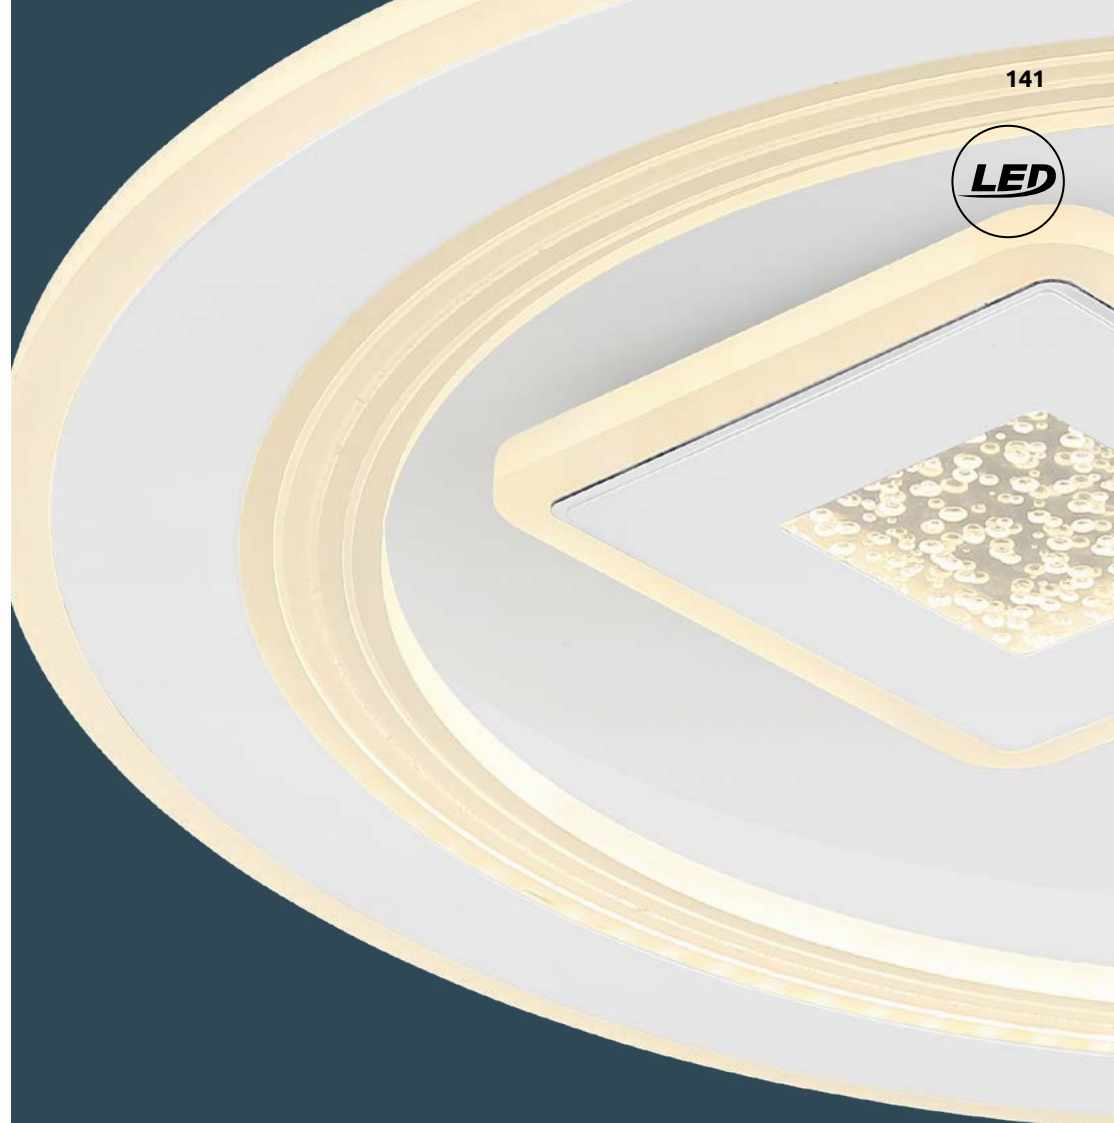

VPE: 5

Ø40cm ▾9,5cm

metal white,
acrylic opal,
acrylic crystals,
chrome ring

48455-40

48455-40R

Valeria

- incl.
- many steps
- many light steps
- 3 light steps
- colour fixing
- dimmable
- night light
- memory function