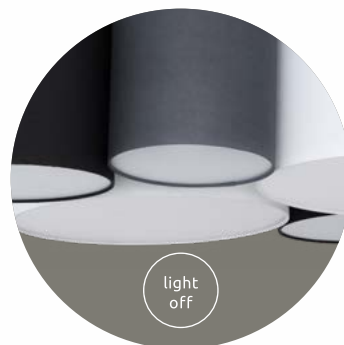

Makki

15586-4D | excl. 4x E27 LED 15W | VPE: 1 | ↔ 64cm x 46cm ▾ 26cm
15586-5D | excl. 5x E27 LED 15W | VPE: 1 | ↔ 90cm x 76cm ▾ 26cm
metal white, textile, plastic opal