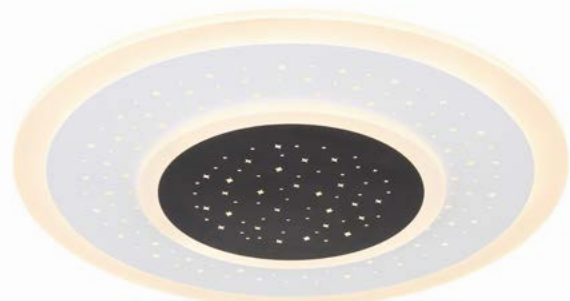

48133-44

Gisell

48132-47	incl. LED 47W	380-4820lm	185-2157lm	2700-6000K 2700|4000|6000K	VPE: 1 ↔ 46cm x 46cm ↓ 5,5cm
48133-44	incl. LED 44W	345-4765lm	168-2083lm	2700-6000K 2700|4000|6000K	VPE: 1 Ø46cm ↓ 5,5cm

metal white matt, acrylic opal, metal black matt