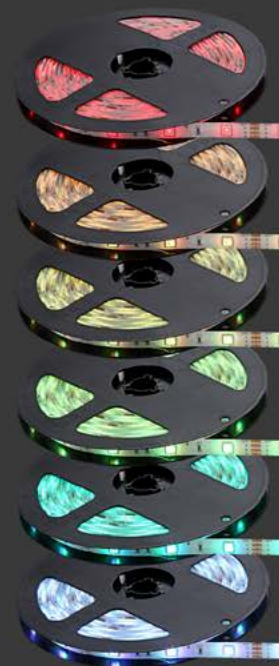

- 5 meter tube
- RGB colour change
- RGB colour fixing
- incl.
- many light steps
- dimmmable

LED band

38997	incl. 150x RGBW LED 0,24W	30 LED's / m	VPE: 36	↔ max.690cm x 1cm	↕ 0,3cm
38997EB			VPE: 20	↔ 12cm x 1,6cm	↕ 0,7cm
38999	incl. 150x RGBW LED 0,24W	30 LED's / m	VPE: 40	↔ max.660cm x 1cm	↕ 0,3cm

plastic