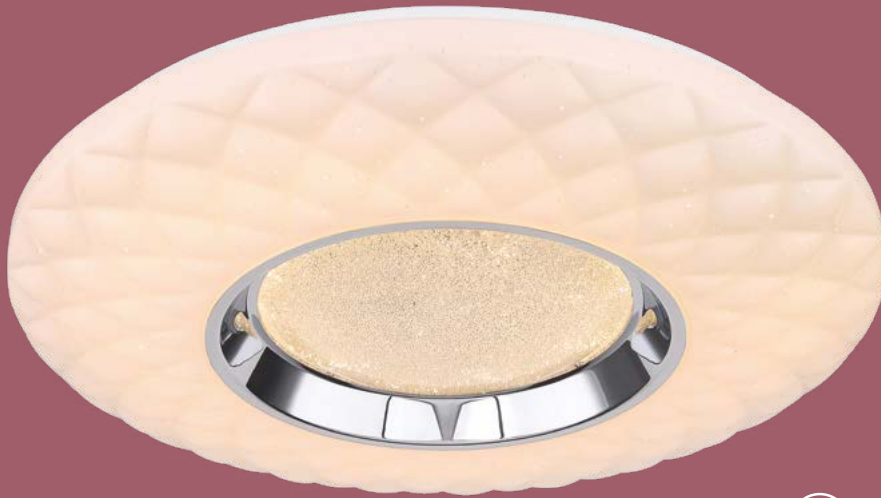

Magnifique

48006FSH-30

incl. LED 30W

300-3700lm

180-2300lm

3000-6500K

VPE: 5

Ø49cm ▾ 6,8cm

metal white,
acrylic opal,
chromed

incl. Kelvin range
3000-6500K
dimmable
night light
memory function
sparkle decor