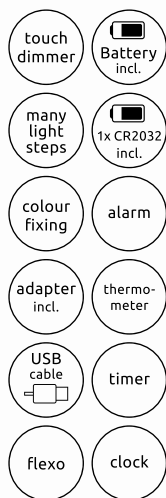

58333

Sophie

58333	incl. LED 6,5W	450lm	260lm	3000|4500|5800K	VPE: 4	↔ max. 25cm x 7cm ↓ max. 50,5cm
58334	incl. LED 6,5W	450lm	260lm	3000|4500|5800K	VPE: 4	↔ max. 25cm x 7cm ↓ max. 50,5cm
58335	incl. LED 6,5W	450lm	260lm	3000|4500|5800K	VPE: 4	↔ max. 25cm x 7cm ↓ max. 50,5cm
58336	incl. LED 6,5W	450lm	260lm	3000|4500|5800K	VPE: 4	↔ max. 25cm x 7cm ↓ max. 50,5cm
58337	incl. LED 6,5W	450lm	260lm	3000|4500|5800K	VPE: 4	↔ max. 25cm x 7cm ↓ max. 50,5cm

plastic, metal chromed, silicone, glass