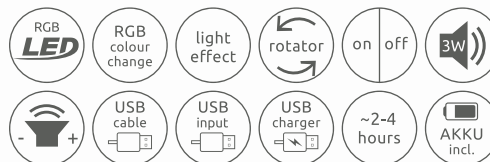

Veli

28051

28051

incl. RGB LED 3W
incl. speaker 3W

VPE: 12

Ø10cm ↓ 12,5cm

plastic black,
clear

Unicorn