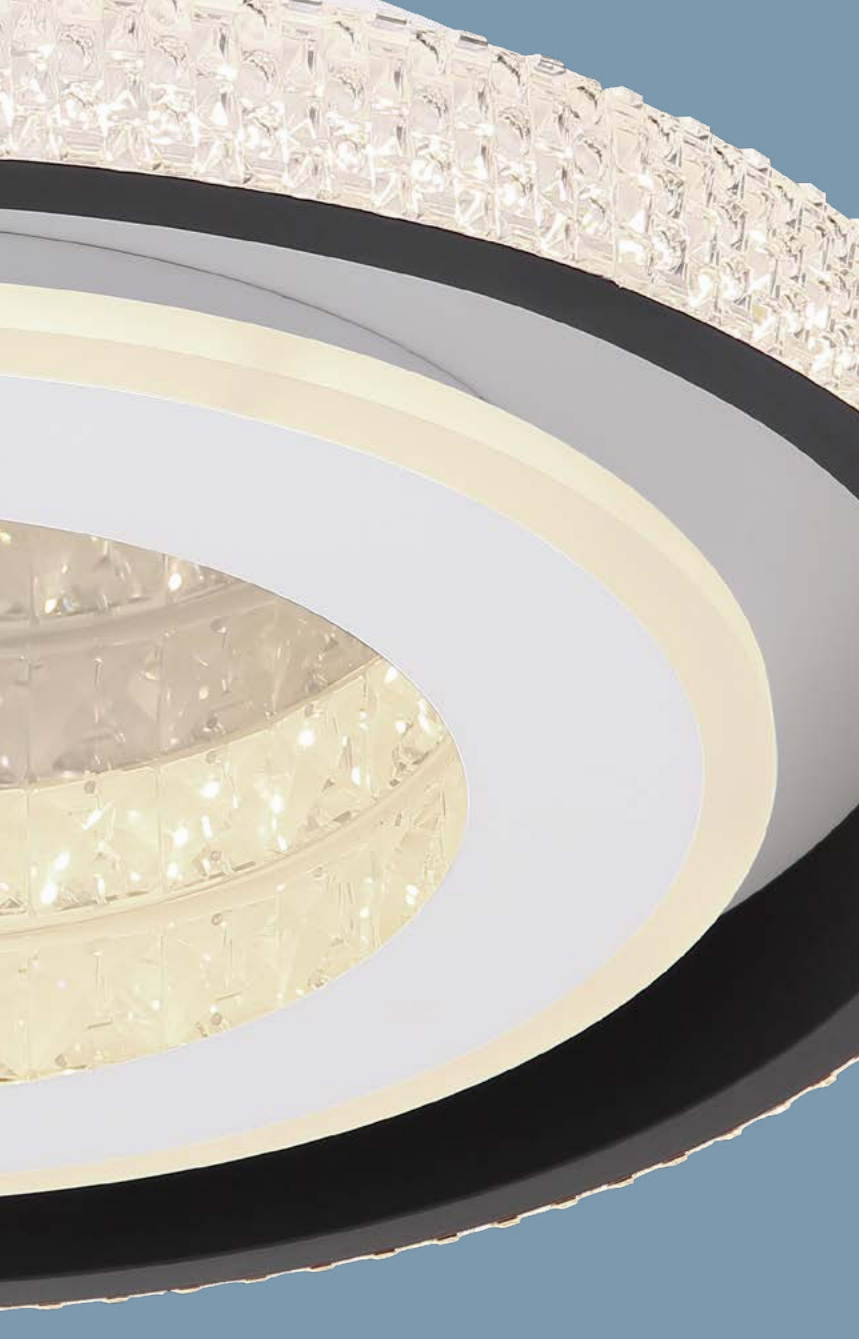

Lucky

41290-52

incl. LED 52W

462-5400lm

198-2260lm

2700-6000K
2700|4000|6000K

VPE: 1

Ø50cm ∇ 8cm

metal white, black,
acrylic opal, clear,
mirror, K5 crystals