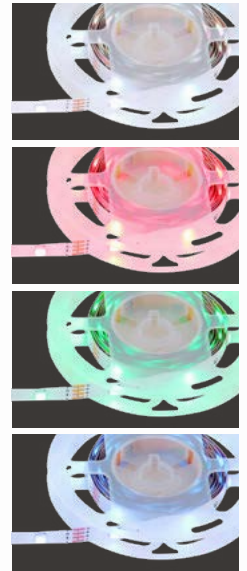

39016

1 meter tube