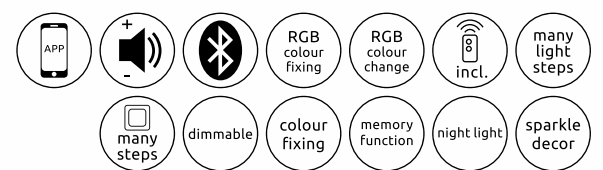

Tune

41341-24	incl. LED 24W incl. RGB LED 3W speaker: 5W	150-2200lm	100-1600lm	3000-6000K	VPE: 4	Ø47,5cm ↓7cm
41341-36	incl. LED 36W incl. RGB LED 3W speaker: 5W	150-3200lm	100-2300lm	3000-6000K	VPE: 4	Ø60cm ↓7cm

metal white, chromed, acrylic opal, K5 crystals, acrylic clear