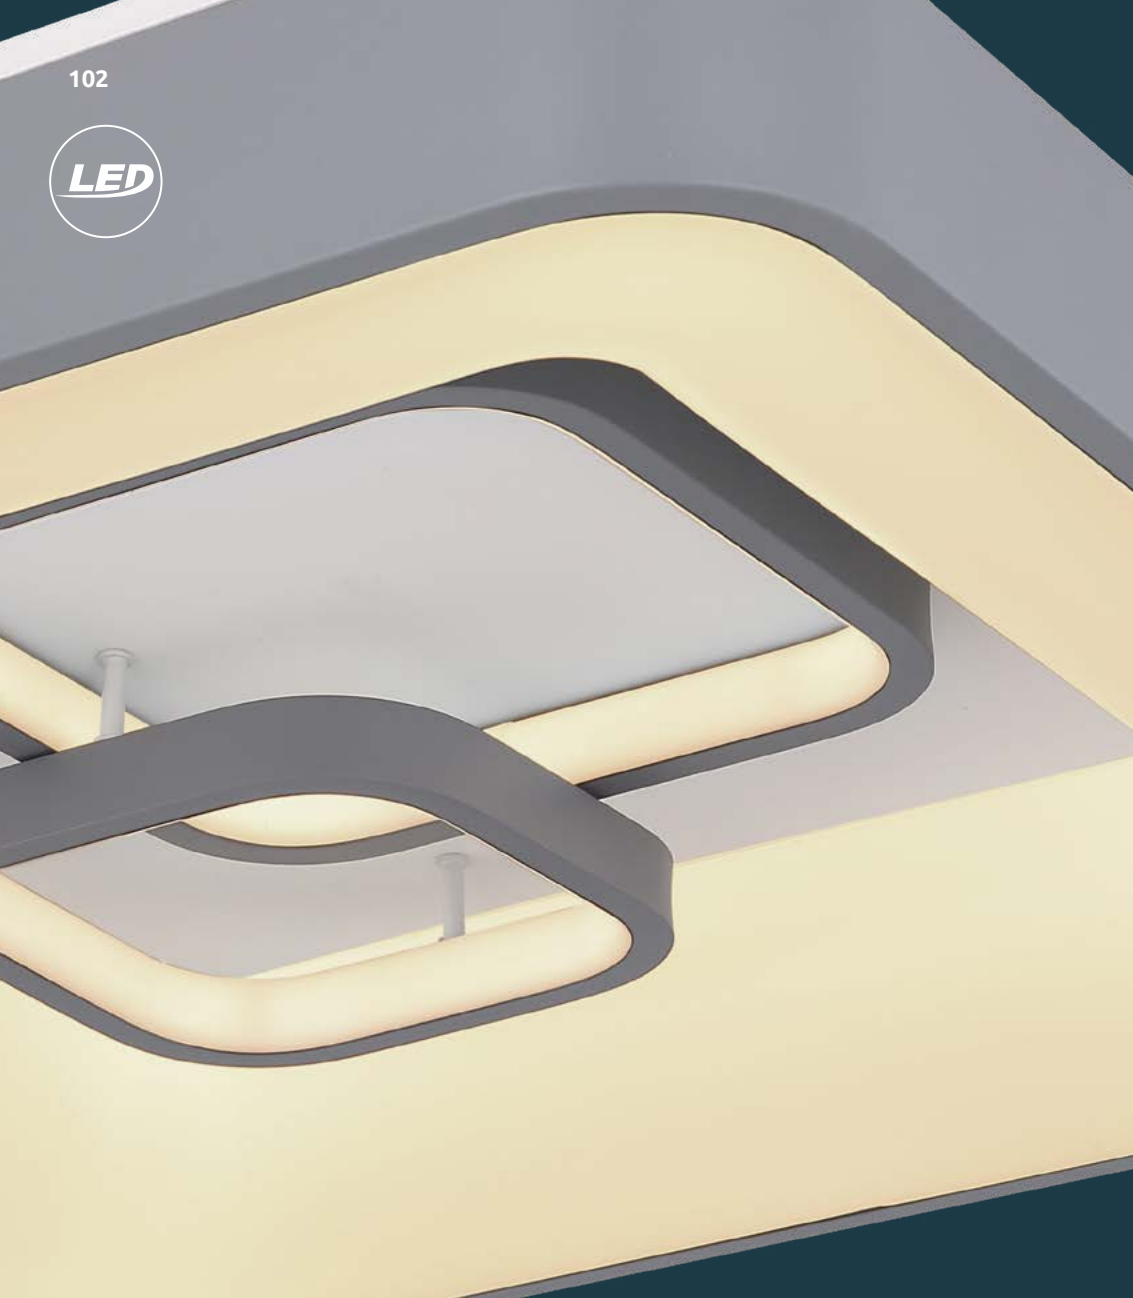

48416-50

Mavy

48416-50	incl. LED 50W	300-7000lm	90-2100lm	3000-6000K 3000|4500|6000K	VPE: 4	↔ 50cm x 50cm ↓ 10cm
48416-50R	incl. LED 50W	200-6900lm	80-2000lm	3000-6000K 3000|4500|6000K	VPE: 4	∅48cm ↓ 10cm

metal white, grey, acrylic opal