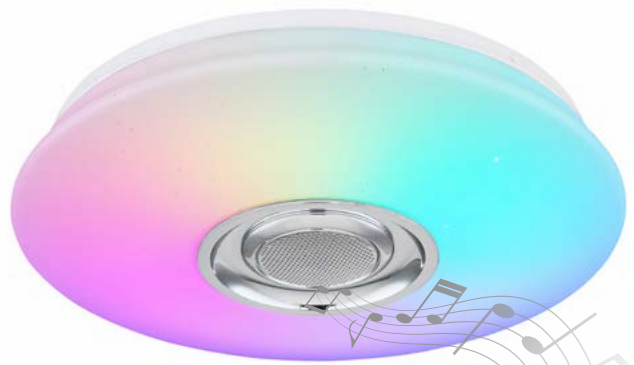

41370-18

incl. LED 18W
incl. RGB LED 5W
speaker: 5W

590-2100lm

420-1450lm

2700-6500K

VPE: 4

Ø39cm ∇ 8cm

metal white, plastic
opal, chromed