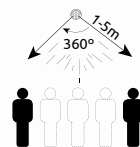

Gregory

41762BS	incl. LED 18W	2300lm	580lm	4000K	VPE: 10	Ø30cm	↕9cm	metal black matt, acrylic opal
41762S	incl. LED 18W	2300lm	800lm	4000K	VPE: 10	Ø30cm	↕9cm	aluminium brushed, acrylic opal