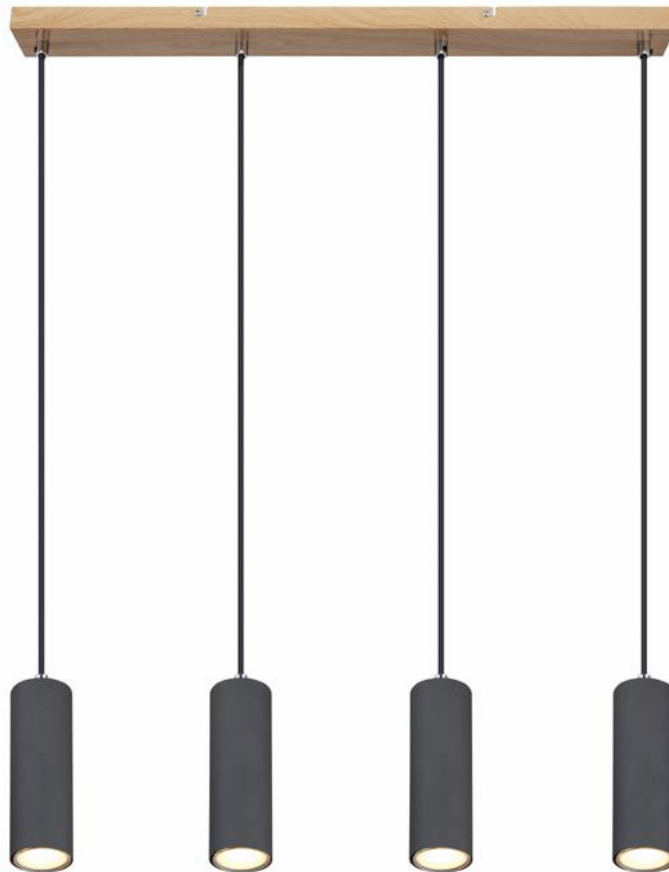

metal wood optics, graphite

use only
LED

on | off

57910TG

57910SG

use only
LED

on | off

57911-4HG