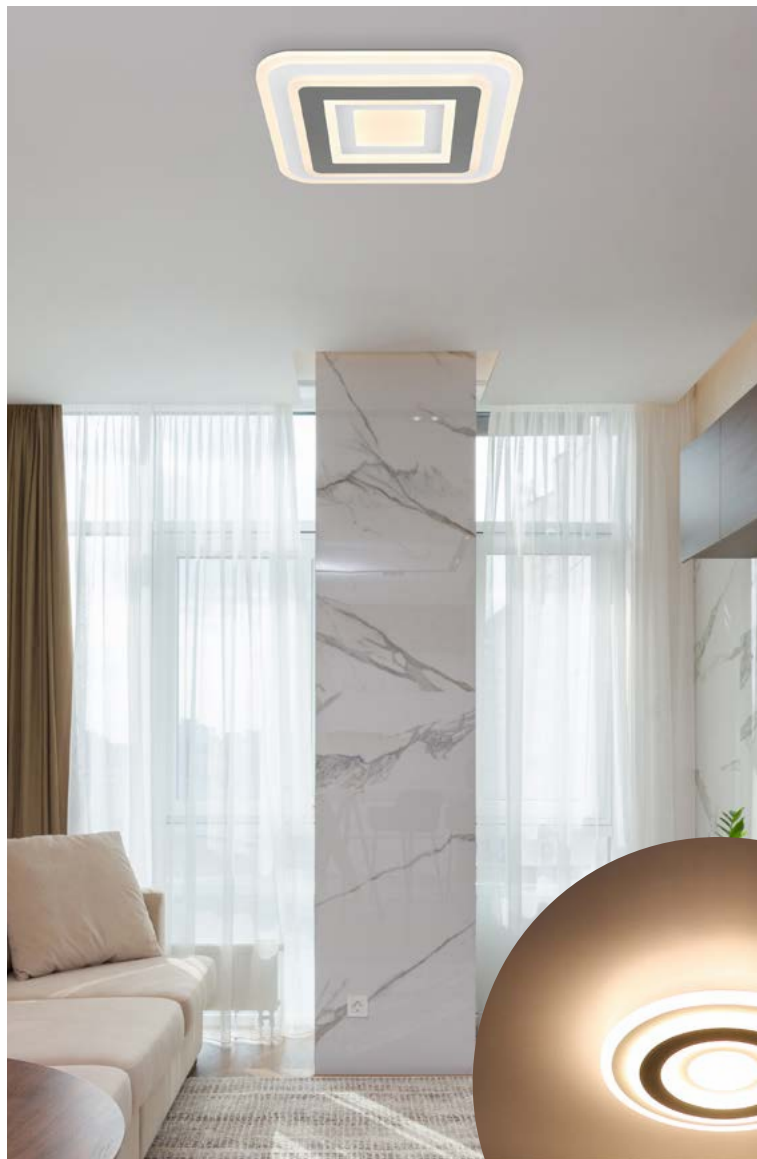

48296B

48296W

Raina

48296B	incl. LED 12W	1600lm	856lm	3000K	VPE: 6	↔ 33cm x 33cm	⌵ 6cm	metal white, plastic black matt, opal
48296W	incl. LED 12W	1600lm	856lm	3000K	VPE: 6	↔ 33cm x 33cm	⌵ 6cm	metal white, plastic wood optics, opal