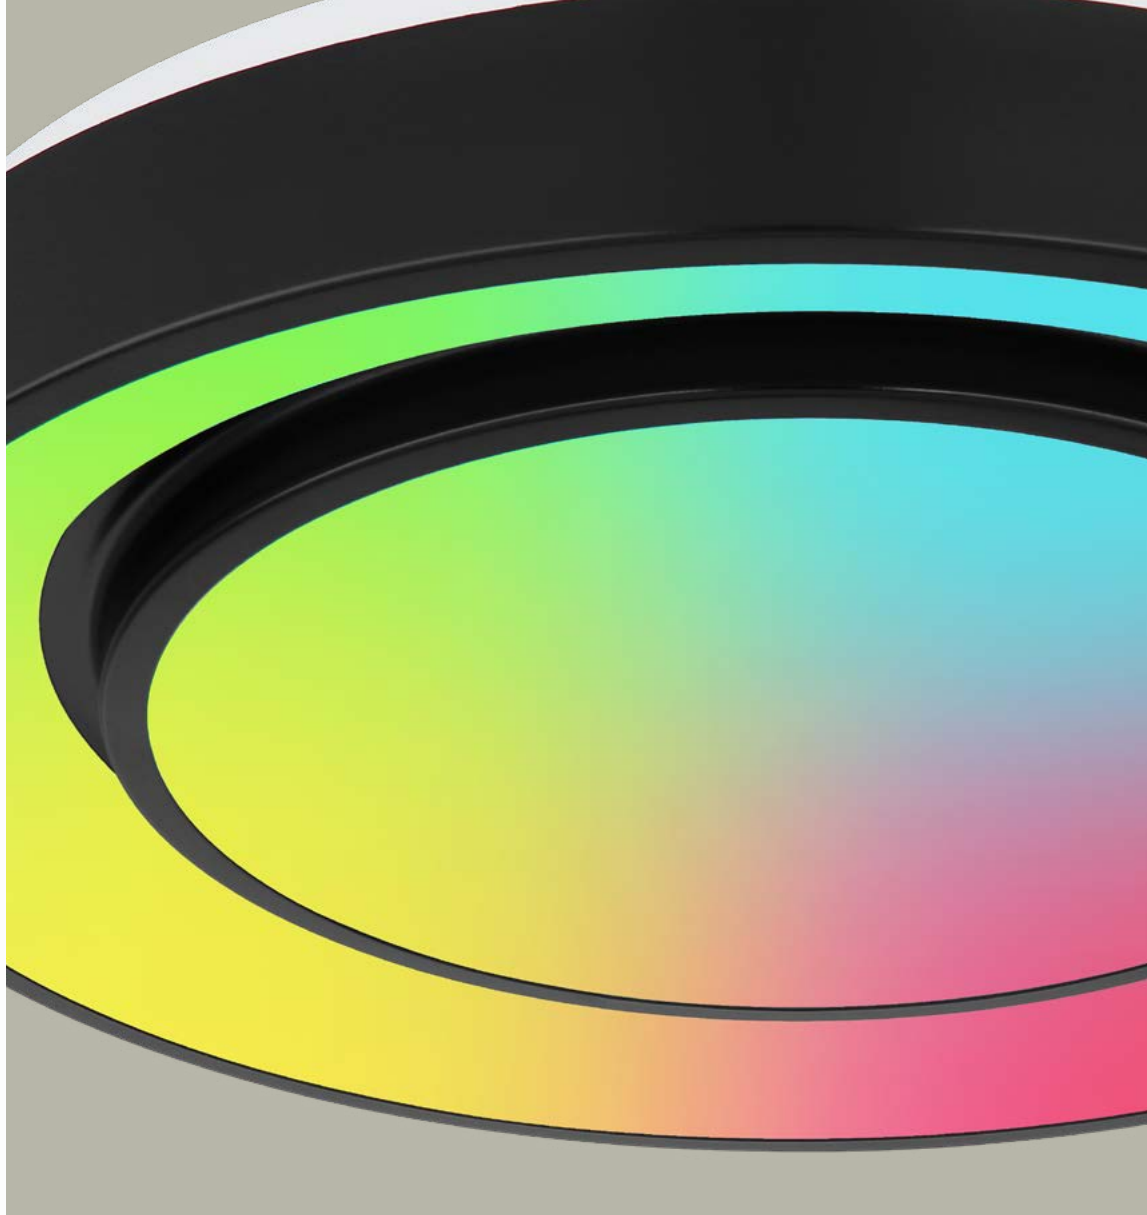

Ø39cm ▾ 8cm

metal white,
acrylic opal,
acrylic crystals,
chrome ring

Sully

41368-24

incl. LED 24W
incl. RGB LED 6W

100-2500lm

70-800lm

3000-6500K
3000|4000|6500K