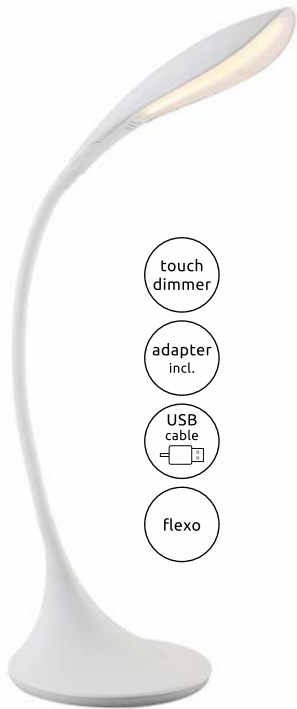

- touch dimmer
- adapter incl.
- USB cable
- flexo

58242

Talisa

- touch on/off
- touch dimmer
- many light steps
- adapter incl.
- USB cable

58255

58242	incl. LED 5W	480lm	280lm	3000K	VPE: 8	↔ max. 51cm	↓ max. 67cm		metal, acrylic, plastic
58255	incl. LED 5W	650lm	300lm	4000K	VPE: 12	↔ max. 71cm x 12cm	↓ max. 71cm		plastic white, aluminium