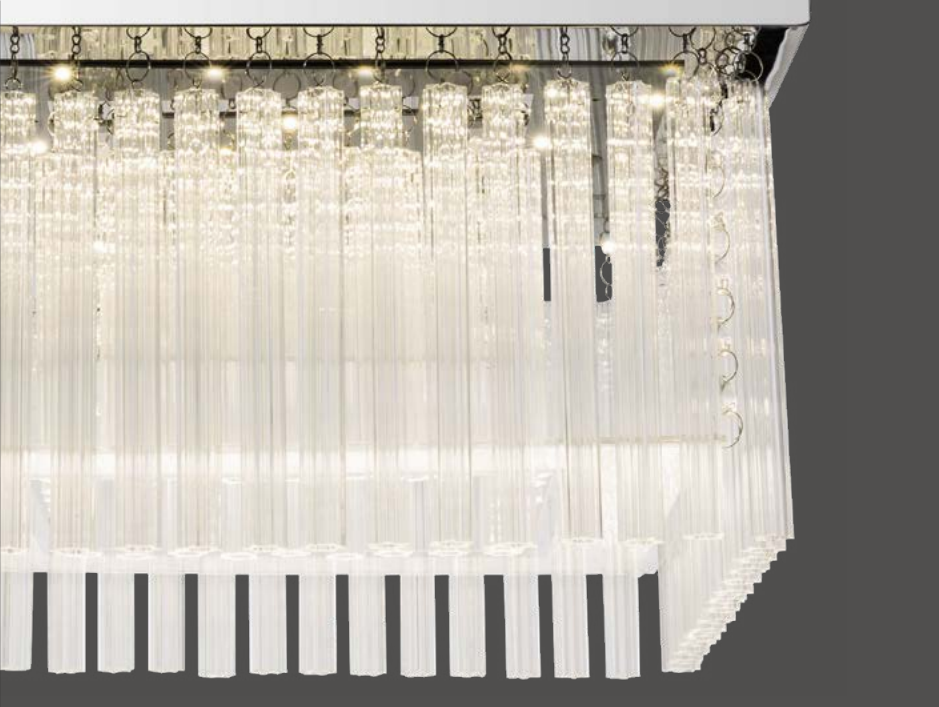

Vince

68567-21

Mathilda

68396-12

Joyce

68568-18

Mathilda

68397-12

68396-12	incl. LED 12W	1300lm	1200lm	4000K	VPE: 10	↔ 25cm x 25cm	↕ 15cm	metal chromed, plastic crystals, glass
68397-12	incl. LED 12W	1280lm	800lm	4000K	VPE: 4	Ø28cm	↕ 22cm	metal chromed, K9 crystals, glass
68567-21	incl. LED 21W	2100lm	1860lm	4000K	VPE: 4	↔ 36cm x 36cm	↕ 21,5cm	metal chromed, glass crystals, glass, acrylic
68568-18	incl. LED 18W	2150lm	1600lm	4000K	VPE: 4	Ø37cm	↕ 21,5cm	metal chromed, glass crystals, glass, acrylic