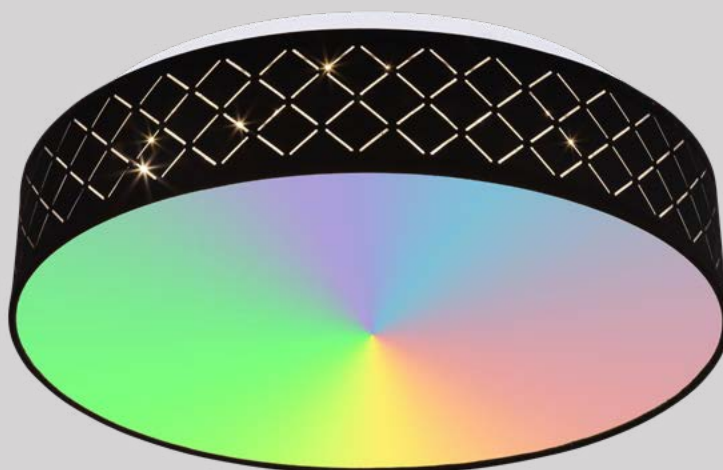

Clarke

15229D9

incl. LED 18W
incl. RGB LED 5W

144-1440lm

70-700lm

3000-6000K
3000|4500|6000K

VPE: 4

Ø40cm ▾11cm

metal white,
textile black,
acrylic opal

Clarke

15229D4

incl. LED 60W

650-6500lm

200-3000lm

3000-6500K
3000|4500|6500K

VPE: 1

Ø60cm ▾12cm

metal white,
textile, acrylic,
plastic gold