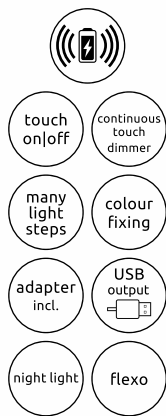

Regina

58403

incl. LED 6W

58-580lm

40-400lm

3000|4500|6000K

VPE: 8

↔ max.33cm x 16,8cm

↓ max.54cm

plastic black,
plastic opal