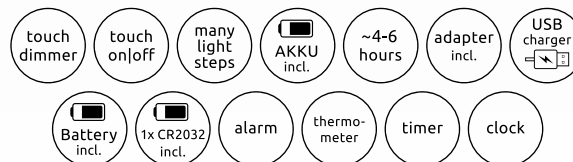

Tyrell

58329B	incl. LED 4W	350lm	200lm	4000K	VPE: 4	↔ max. 20cm	↕ max. 42,5cm
58329W	incl. LED 4W	350lm	200lm	4000K	VPE: 4	↔ max. 20cm	↕ max. 42,5cm

plastic, glass