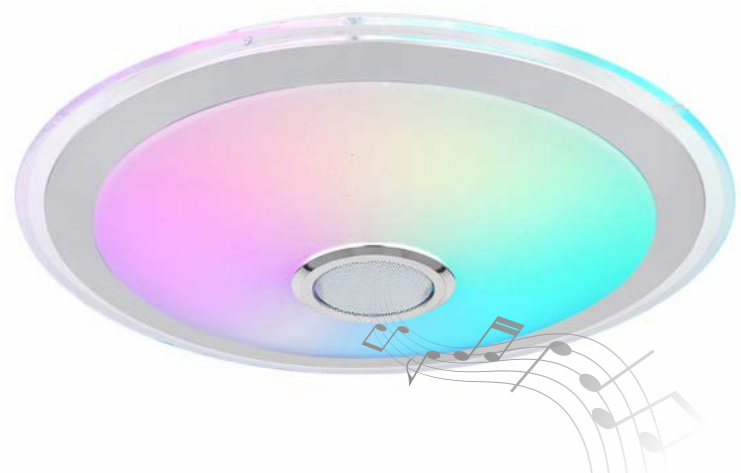

Dunny

41371-24

incl. LED 24W
incl. RGB LED 5W
speaker: 5W

590-2800lm

350-1500lm

2700-6500K

VPE: 4

Ø43cm ▾ 10,5cm

metal white, plastic
opal, chromed