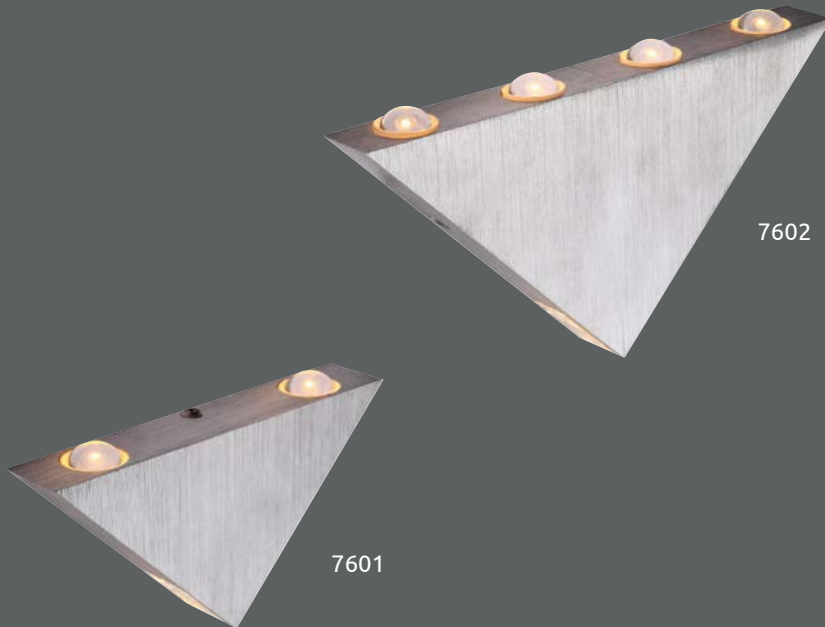

Alexandra

78400G

incl. LED 6W

760lm

230lm

3000K

VPE: 8

↔ 21cm ↓ 15cm ↗ 6,5cm

metal black, gold leaf

7602

7601

Gordon

7601	incl. LED 3W	380lm	270lm	3000K	VPE: 20	↔ 16,5cm ↓ 9cm ↗ 3cm
7602	incl. LED 5W	630lm	450lm	3000K	VPE: 20	↔ 23,5cm ↓ 12,5cm ↗ 3cm

aluminium, acrylic