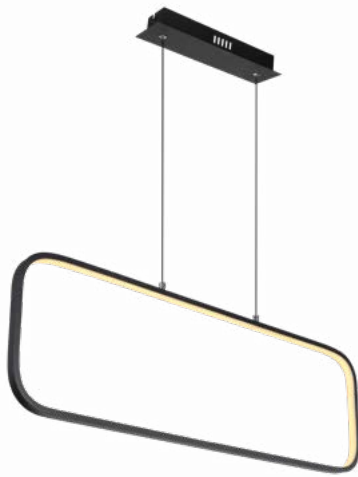

67262HB

67262S

67262SB

Silla

67262D	incl. LED 24W	2600lm	970lm	3000K	VPE: 4	↔ 63cm x 30,5cm	↕ 7cm	metal nickel matt, aluminium brushed, plastic opal
67262DB	incl. LED 24W	2600lm	690lm	3000K	VPE: 4	↔ 63cm x 30,5cm	↕ 7cm	metal black matt, aluminium black matt, plastic opal
67262H	incl. LED 24W	2770lm	1400lm	3000K	VPE: 4	↔ 80cm x 26,5cm	↕ 120cm	metal nickel matt, aluminium brushed, plastic opal
67262HB	incl. LED 24W	2770lm	960lm	3000K	VPE: 4	↔ 80cm x 26,5cm	↕ 120cm	metal black matt, aluminium black matt, plastic opal
67262S	incl. LED 28W	3320lm	1640lm	3000K	VPE: 4	↔ 23cm x 18cm	↕ 130,5cm	metal nickel matt, aluminium brushed, plastic opal
67262SB	incl. LED 28W	3320lm	1080lm	3000K	VPE: 4	↔ 23cm x 18cm	↕ 130,5cm	metal black matt, aluminium black matt, plastic opal