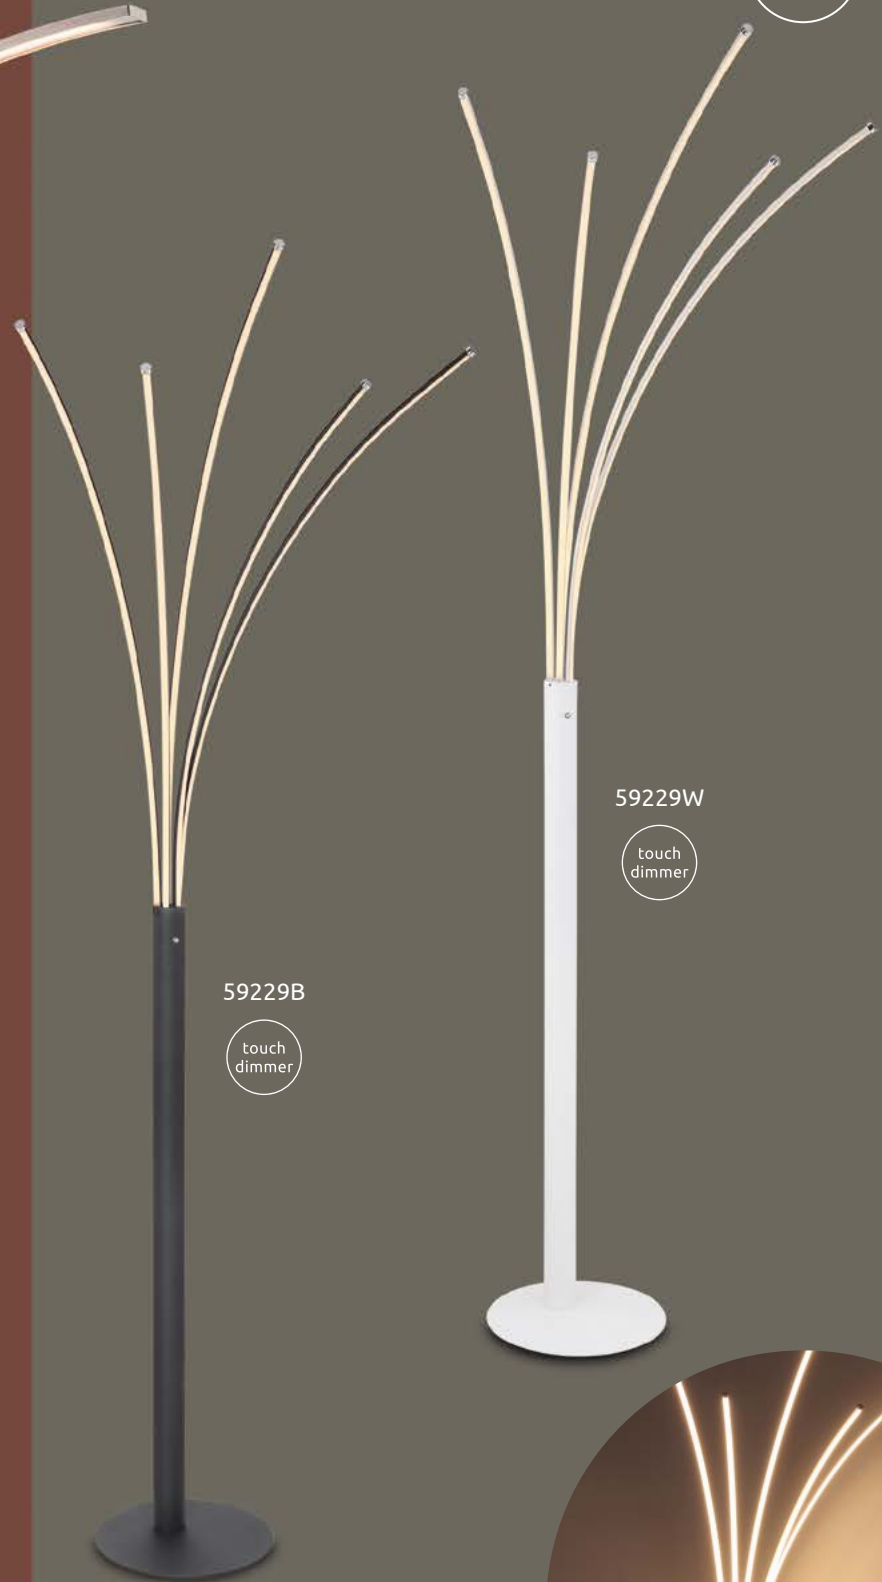

↑ 195 cm

metal silver,
aluminium silver,
plastic opal

dimmer

Sahara

Bizzy

643

67815-24S

touch dimmer