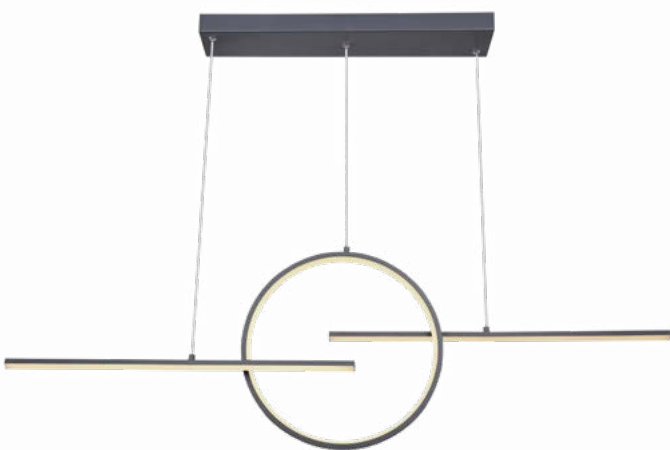

metal nickel matt, plastic opal

67201S-60

67201S-30

67201SH-30

Panda

67201S-30	incl. LED 30W	3800lm	1370lm	3000K	VPE: 2	Ø60cm ↓12,7cm
67201SH-30	incl. LED 30W	3500lm	1370lm	3000K	VPE: 2	Ø60cm ↓120cm
67201S-60	incl. LED 60W	580-6400lm	400-3330lm	3000-6000K	VPE: 2	Ø80cm ↓13,5cm

metal black matt, aluminium black matt, plastic opal

17006N

17006S

Verena

17006N	incl. LED 40W	4300lm	2690lm	3000K	VPE: 6	↔ 121cm x 8cm	↕ 120cm	metal nickel matt, plastic opal
17006S	incl. LED 40W	4300lm	1970lm	3000K	VPE: 6	↔ 121cm x 8cm	↕ 120cm	metal black matt, plastic opal