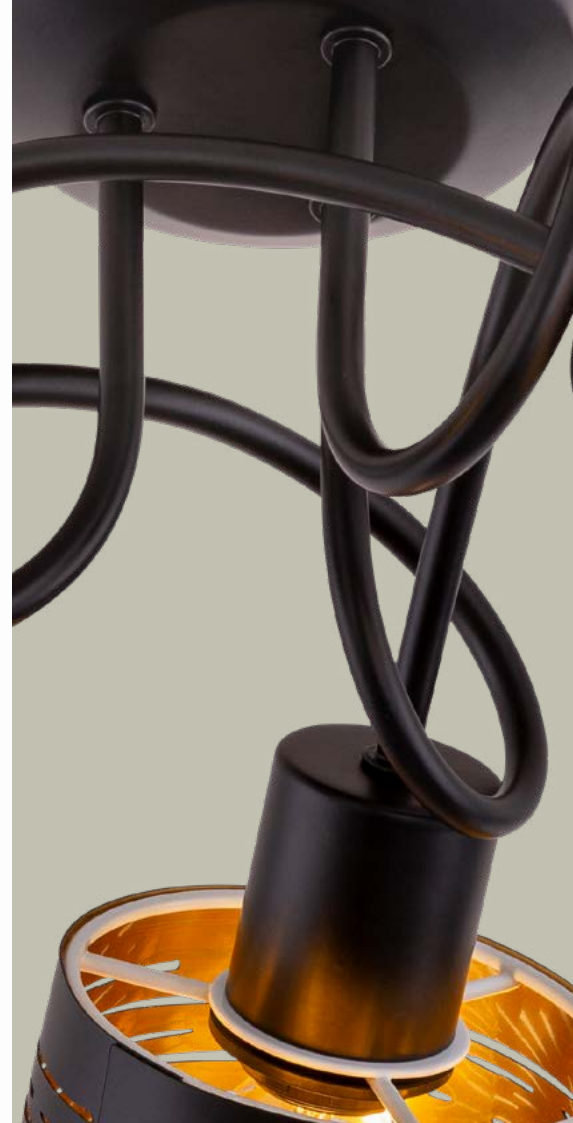

Tunno

15342D1

incl. LED 20W

2050lm

1180lm

3000|4000|6000K

VPE: 4

Ø38cm ▾13cm

metal white,
plastic black,
plastic opal

15342