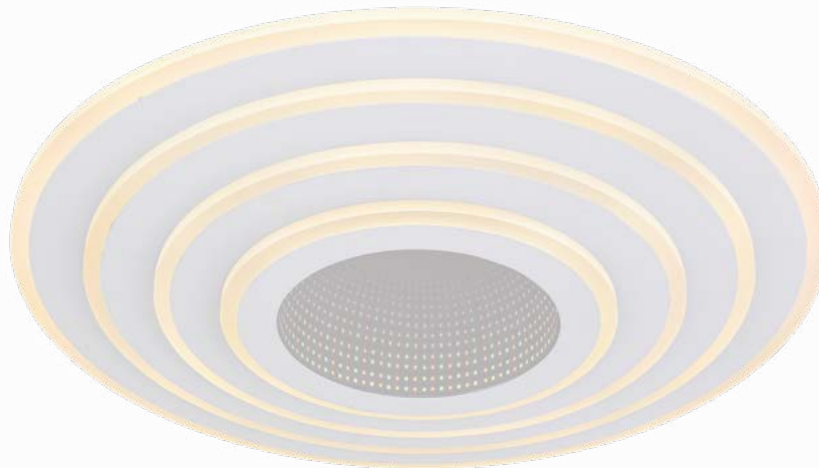

Jocelyn

48544SH

incl. LED 50W

600-6700lm 

300-3400lm 

3000-6500K

VPE: 4

Ø50cm ▾ 6,5cm

metal white,
acrylic, plastic
chromed
with 3D effect

APP
control

Easy Smartphone
and Voice Control

compatible with
Alexa

compatible with
Google Assistant

incl.

Kelvin range
2700-6500K
dimable
night light
memory function
timer
sparkle decor