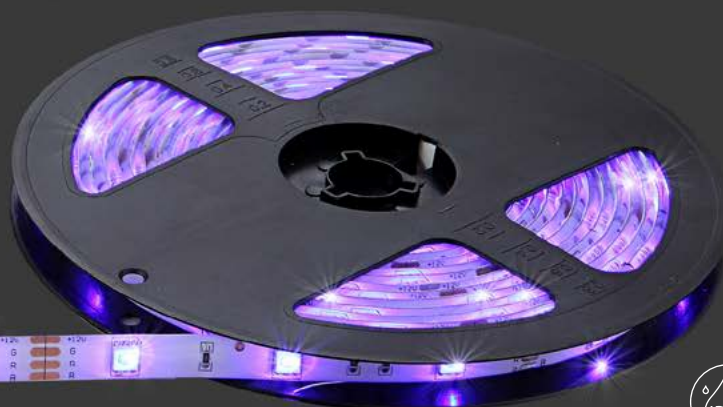

38999

- 5 meter tube
- RGB colour change
- RGB colour fixing
- incl.
- many light steps
- dimmmable

LED band

38997	incl. 150x RGBW LED 0,24W	30 LED's / m	VPE: 36	↔ max.690cm x 1cm	↕ 0,3cm
38997EB			VPE: 20	↔ 12cm x 1,6cm	↕ 0,7cm
38999	incl. 150x RGBW LED 0,24W	30 LED's / m	VPE: 40	↔ max.660cm x 1cm	↕ 0,3cm

plastic