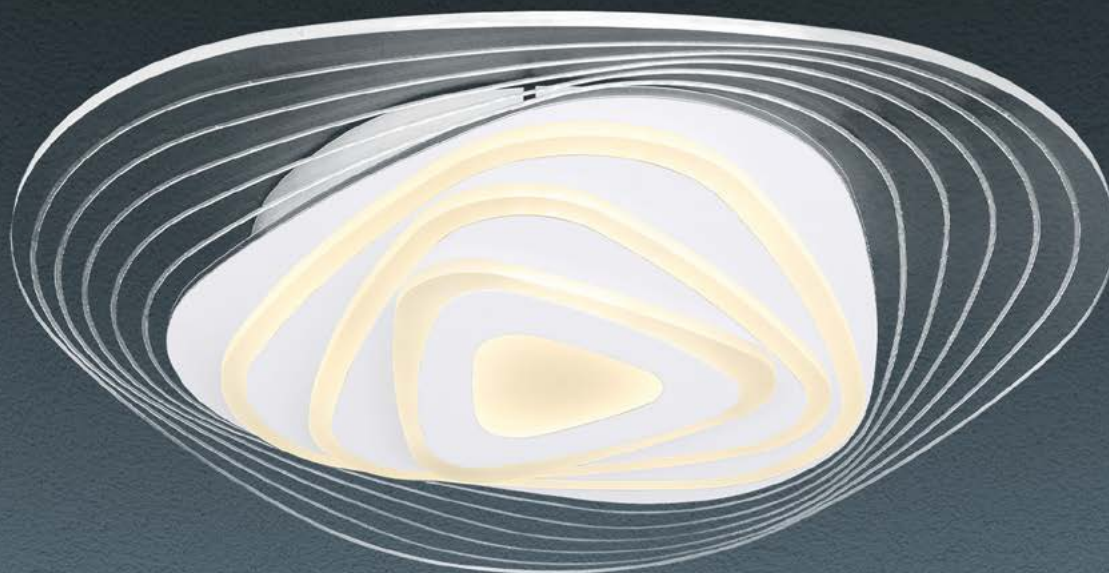

SMART LIGHT

(IT)

APP control

Easy Smartphone
and Voice Control

- ✓ App gratuita
- ✓ Comando della temperatura colore della luce
- ✓ Dimmerabile
- ✓ Variazione tonalità di luce illimitata (in funzione del modello)
- ✓ Comando vocale
- ✓ Regolazione intensità luminosa in base all'ora del giorno
- ✓ Timer
- ✓ Risparmio elettrico in funzione all'automazione utilizzata
- ✓ Connettività senza limiti

(ES)

APP control

Control fácil via smartphone
y por voz

- ✓ aplicación gratuita
- ✓ regulación de la temperatura de la luz
- ✓ dimable
- ✓ colores de luz ilimitados (según el modelo)
- ✓ control por voz
- ✓ intensidad de luz configurable según la hora del día
- ✓ temporizador para encender o apagar las luces según sus necesidades
- ✓ ahorro de energía debido al control automático
- ✓ conectividad ilimitada

(RU)

Управление через приложение

Простое управление
с помощью смартфона и голоса

- ✓ бесплатное приложение
- ✓ регулировка яркости света
- ✓ затемняемый свет
- ✓ неограниченное количество оттенков света (зависит от модели)
- ✓ голосовое управление
- ✓ настраиваемая яркость света в зависимости от времени суток
- ✓ функция таймера для включения или выключения света в соответствии с вашими требованиями
- ✓ энергосбережение за счет автоматизированного управления
- ✓ возможность неограниченного подключения